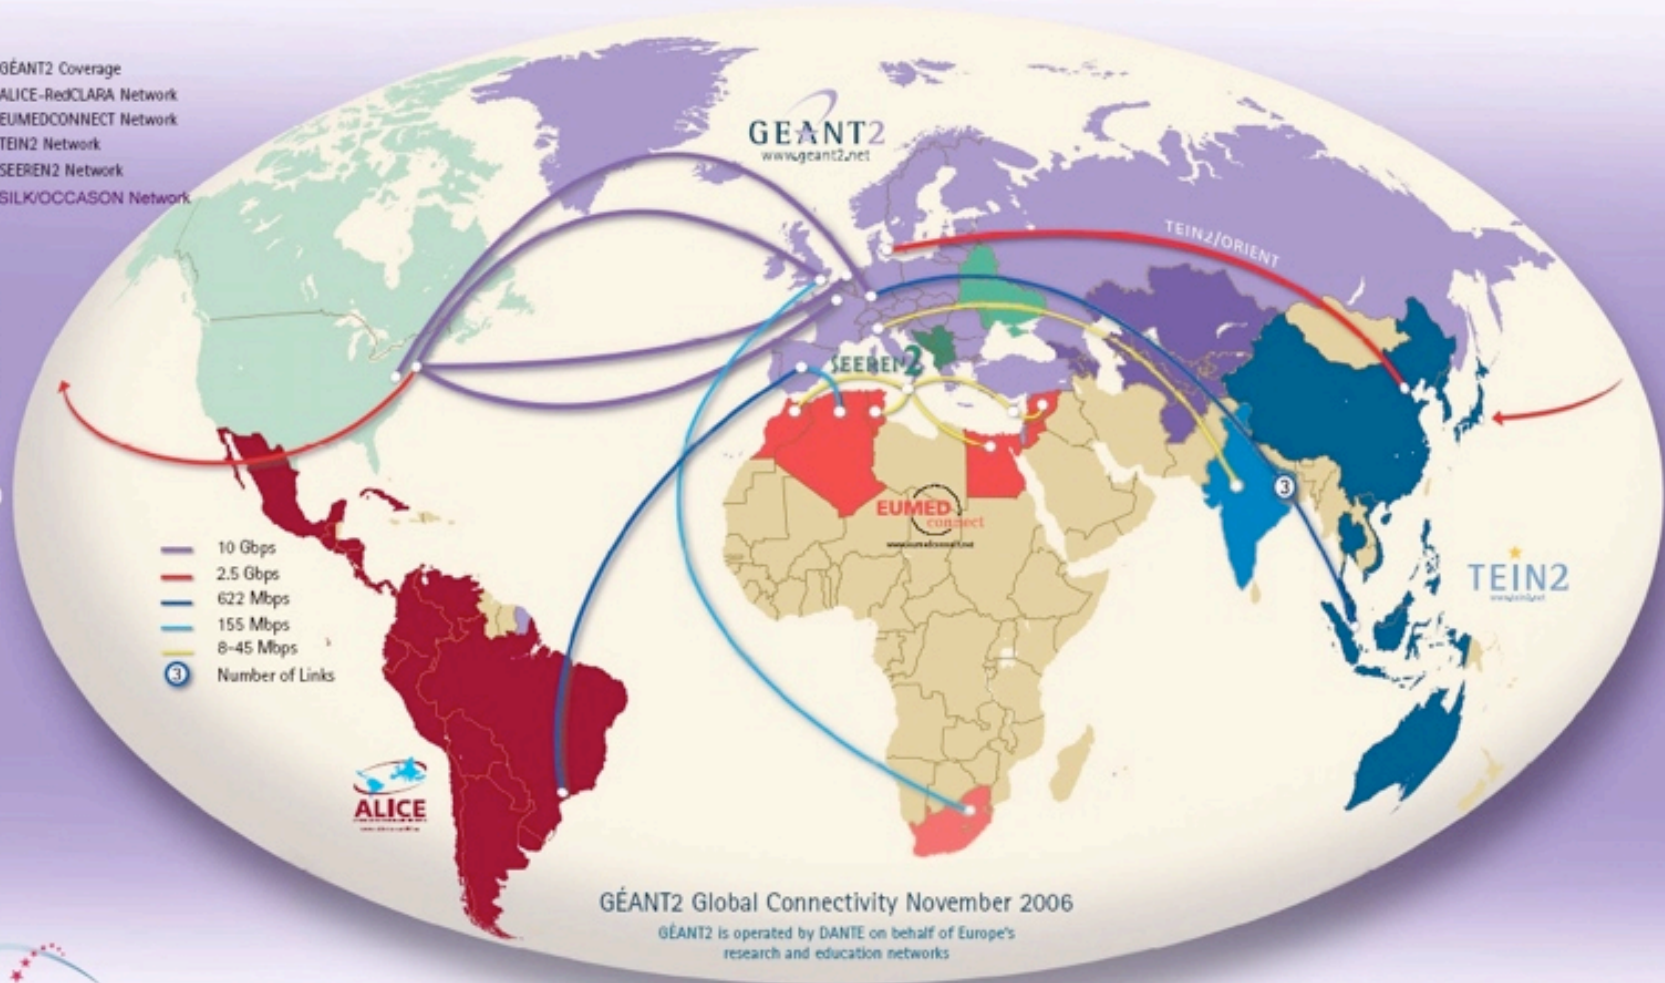

GEANT2 At the Heart of Global Research Networking

- GÉANT2 Coverage
- ALICE-RedCLARA Network
- EUMEDCONNECT Network
- TEIN2 Network
- SEEREN2 Network
- SILK/OCCASON Network

www.geant2.net

- 10 Gbps
- 2.5 Gbps
- 622 Mbps
- 155 Mbps
- 8-45 Mbps
- ③ Number of Links